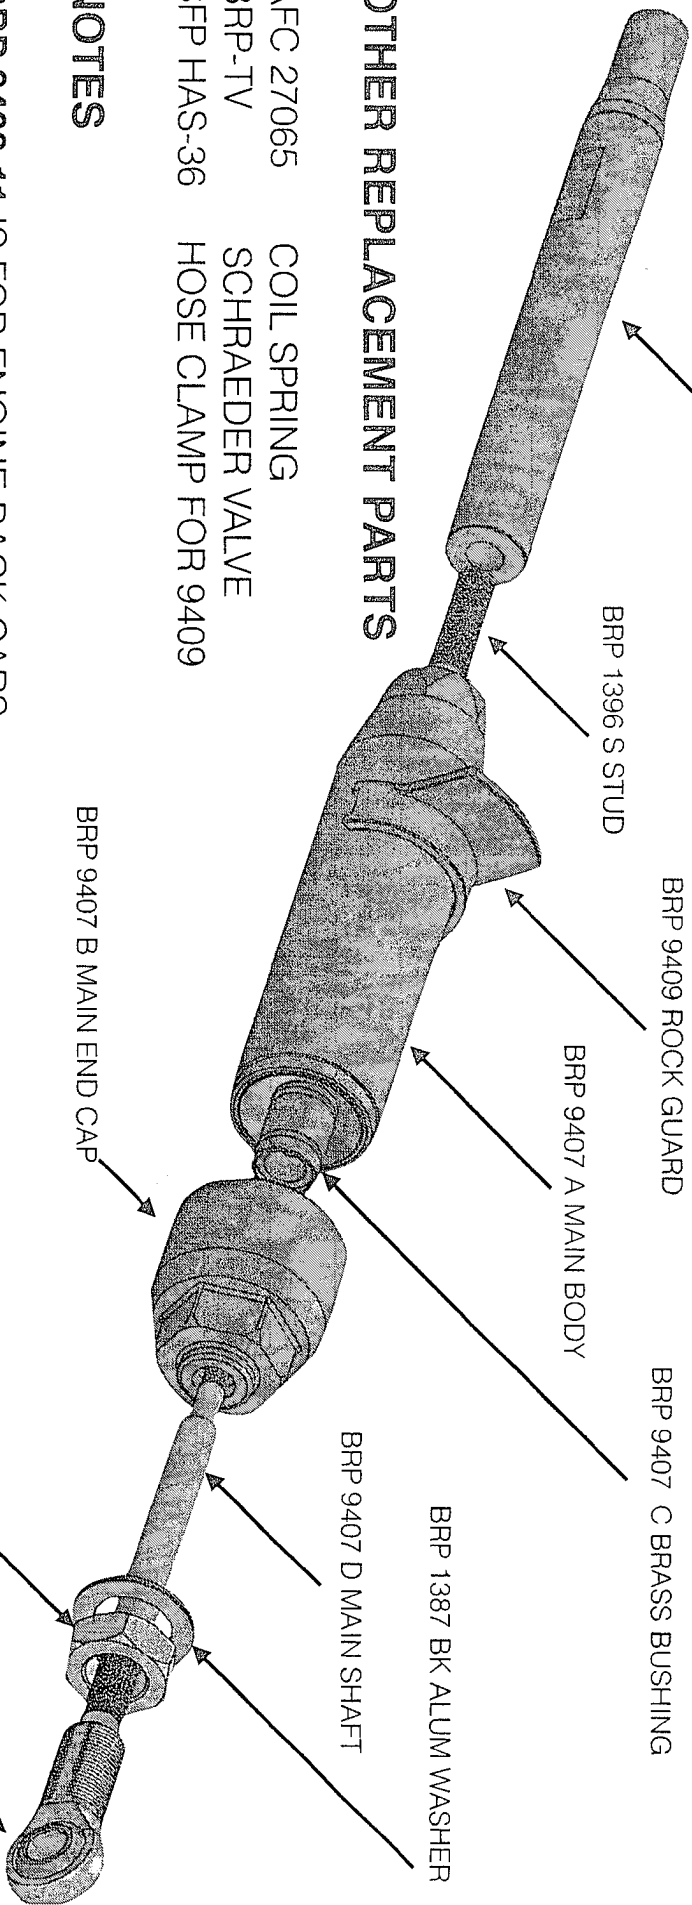

# BICKNELL

## Reaper Parts

BRP 9408-11.00 STD CAR  
BRP 9408-13.00 MOTOR BACK CAR

### OTHER REPLACEMENT PARTS

AFC 27065 COIL SPRING  
BRP-TV SCHRAEDER VALVE  
SFP HAS-36 HOSE CLAMP FOR 9409

### NOTES

**BRP 9408-11** IS FOR ENGINE BACK CARS AND HAS AN OVERALL ASSEMBLED LENGTH OF 28-1/2" TO 29"  
**BRP 9408-13** IS FOR STANDARD CARS AND HAS AN OVERALL ASSEMBLED LENGTH OF 30-1/2" TO 31"

905.685.7223